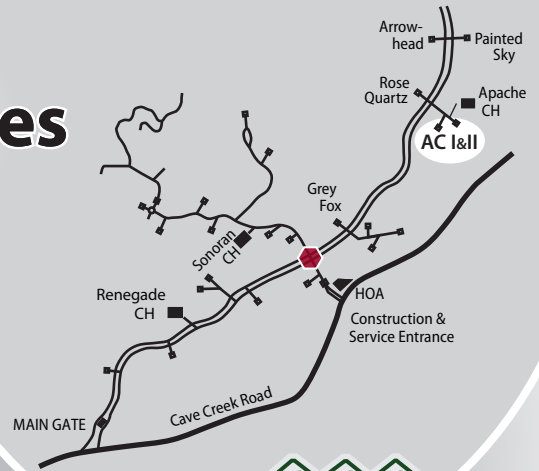

Units
23&26

The Villages Of Apache Cottages I & II

Address:

Scottsdale, Arizona
www.desertmthoa.com

Please, Watch for Animals on Road.
Speed checked by RADAR

Security / Main Gate:
480-635-5630

Directions From Main Gate -
Travel North on Desert Mountain Parkway 1.5 miles to four way stop sign. Continue North Bound turn right on Prospect Point Drive. Village I will be to your right, Village II is straight ahead. There will be a marquee with the village name at/or near the entrance.

Directions from Desert Hills Drive Gate -
Proceed to stop sign. Turn right onto Desert Mountain Parkway. Turn right on Prospect Point Drive. Village I will be to your right, Village II is straight ahead. There will be a marquee with the village name at/or near the entrance.

After Hours Village Gate Access -
If village gates are closed upon arrival, use the Directory box at the Gate and push button Give your last name and tell Security you have arrived at APACHE COTTAGES. They will remotely open the