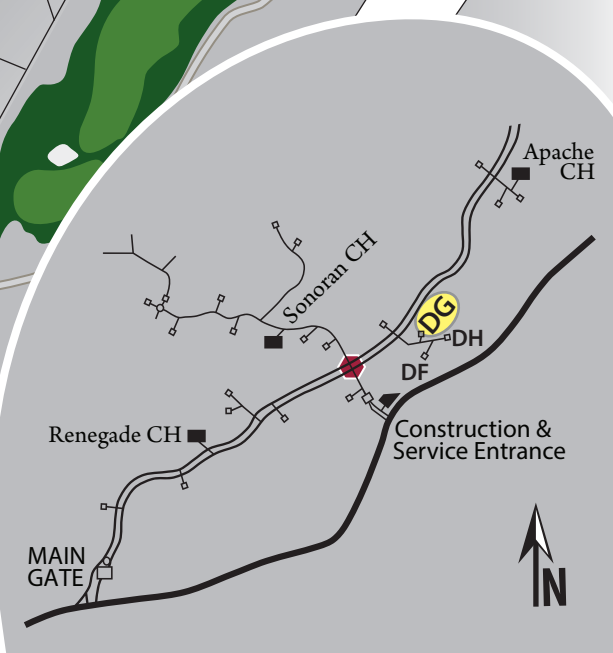

Directions From Main Gate -

Travel North on Desert Mountain Parkway 1.5 miles to four way stop sign. Continue North Bound 3/10ths mile turn right onto Greythorn Dr. then the village will be on your left. There will be a marquee with the village name at/or near the entrance.

Directions from Desert Hills Drive Gate -

Proceed to stop sign. Turn right onto Desert Mountain Parkway travel 3/10ths mile, turn right on Greythorn Dr. then the village will be on your left. There will be a marquee with the village name at/or near the entrance.

After Hours Village Gate Access -

If village gates are closed upon arrival, use the Directory box at the Gate and push button Give your Last name and tell Security you have arrived at DESERT GREENS. They will remotely open the gate for you.

The Village Of Desert Greens

Address:

Scottsdale, Arizona

www.desertmthoa.com

Security / Main Gate:

480-635-5630

Please, Watch for Animals on Road.

Speed checked by RADAR

In Villages **20 MPH**

Desert Hills Drive **25 MPH**

Desert Mountain Parkway **35 MPH**

Village Of
Desert Fairways

Village Of
Desert Horizons

DESERT MOUNTAIN PARKWAY

107th WAY

GREYTHORN DRIVE

GREYTHORN DRIVE