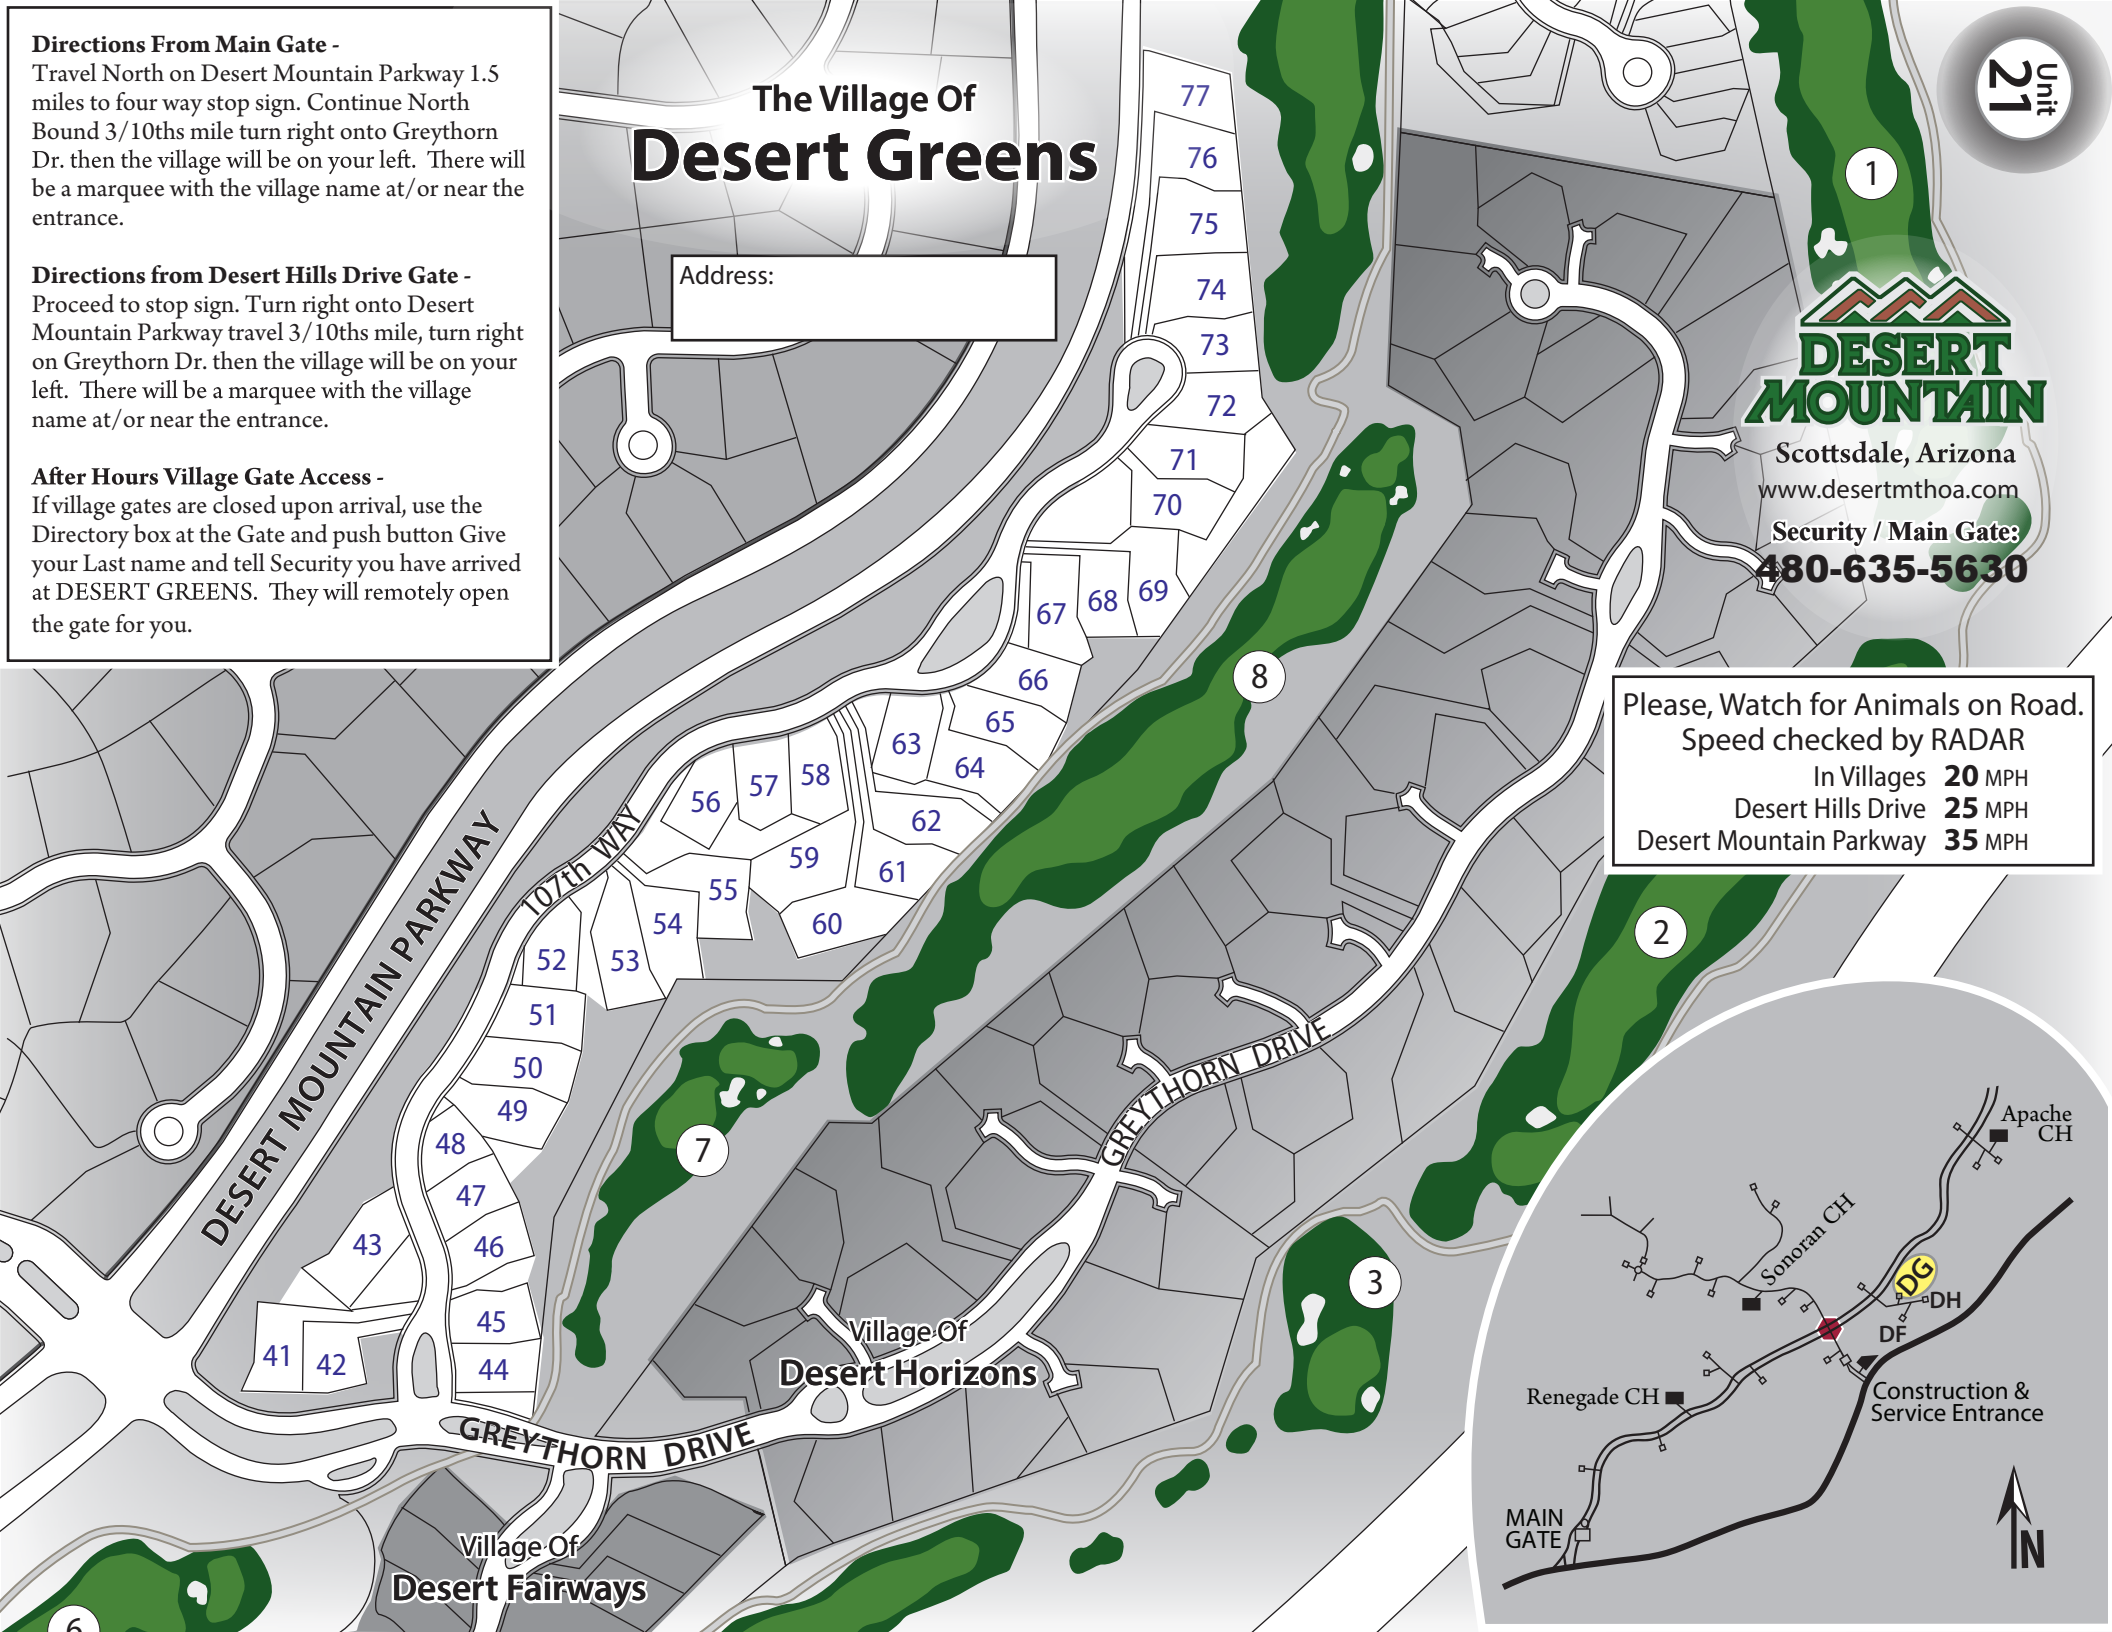

Directions From Main Gate -

Travel North on Desert Mountain Parkway 1.5 miles to four way stop sign. Continue North Bound 3/10ths mile turn right onto Greythorn Dr. then the village will be on your left. There will be a marquee with the village name at/or near the entrance.

Directions from Desert Hills Drive Gate -

Proceed to stop sign. Turn right onto Desert Mountain Parkway travel 3/10ths mile, turn right on Greythorn Dr. then the village will be on your left. There will be a marquee with the village name at/or near the entrance.

In Villages **20 MPH**

Desert Hills Drive **25 MPH**

Desert Mountain Parkway **35 MPH**

Village Of
Desert Fairways

Village Of
Desert Horizons

DESERT MOUNTAIN PARKWAY

107th WAY

GREYTHORN DRIVE

GREYTHORN DRIVE