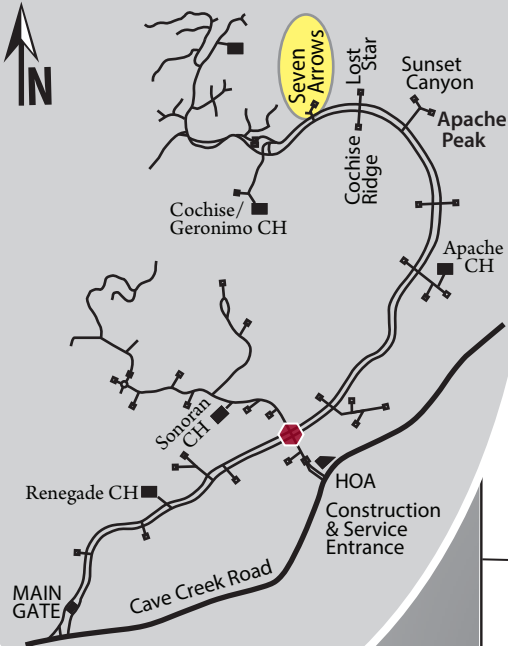

The Village Of Seven Arrows

Address:

Directions From Main Gate -

Travel North on Desert Mountain Parkway 1.5 miles to four way stop sign. Continue North Bound Turn right on 105th Place. There will be a marquee with the village name at/or near the entrance.

Directions from Desert Hills Dr. Gate -

Proceed to stop sign. Turn right onto Desert Mountain Parkway Turn right on 105th Place. There will be a marquee with the village name at/or near the entrance.

After Hours Village Gate Access -

If village gates are closed upon arrival, use the Directory box at the Gate and push button Give your Last name and tell Security you have arrived at SEVEN ARROWS. They will remotely open the gate for you.

DESERT MOUNTAIN
Scottsdale, Arizona
www.desertmthoa.com
Security / Main Gate:
480-635-5630

Please, Watch for Animals on Road.
Speed checked by RADAR

In Villages	20 MPH
Desert Hills Drive	25 MPH
Desert Mountain Parkway	35 MPH

DESERT MOUNTAIN PARKWAY

The Village Of Cochise Ridge

The Village Of Lost Star

MARIOLA WAY

105th STREET

104th STREET

107th PLACE

109th WAY