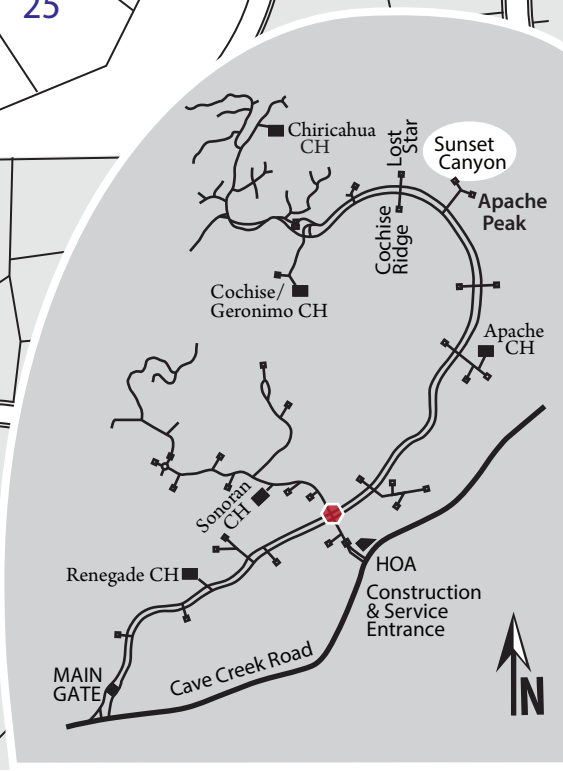

Address:

# The Village Of Sunset Canyon

Scottsdale, Arizona  
www.desertmthoa.com

Security / Main Gate:  
**480-635-5630**

**Directions From Main Gate -**  
Travel North on Desert Mountain Parkway 1.5 miles to four way stop sign. Continue North Bound. Turn right on 109<sup>th</sup> Way. Turn Left on 109<sup>th</sup> Place. There will be a marquee with the village name at/or near the entrance.

**Directions from Desert Hills Dr. Gate -**  
Proceed to stop sign. Turn right onto Desert Mountain Parkway. Turn right on 109<sup>th</sup> Way. Turn Left on 109<sup>th</sup> Place. There will be a marquee with the village name at/or near the entrance.

**After Hours Village Gate Access -**  
If village gates are closed upon arrival, use the Directory box at the Gate and push button Give your Last name and tell Security you have arrived at SUNSET CANYON. They will remotely open the gate for you.