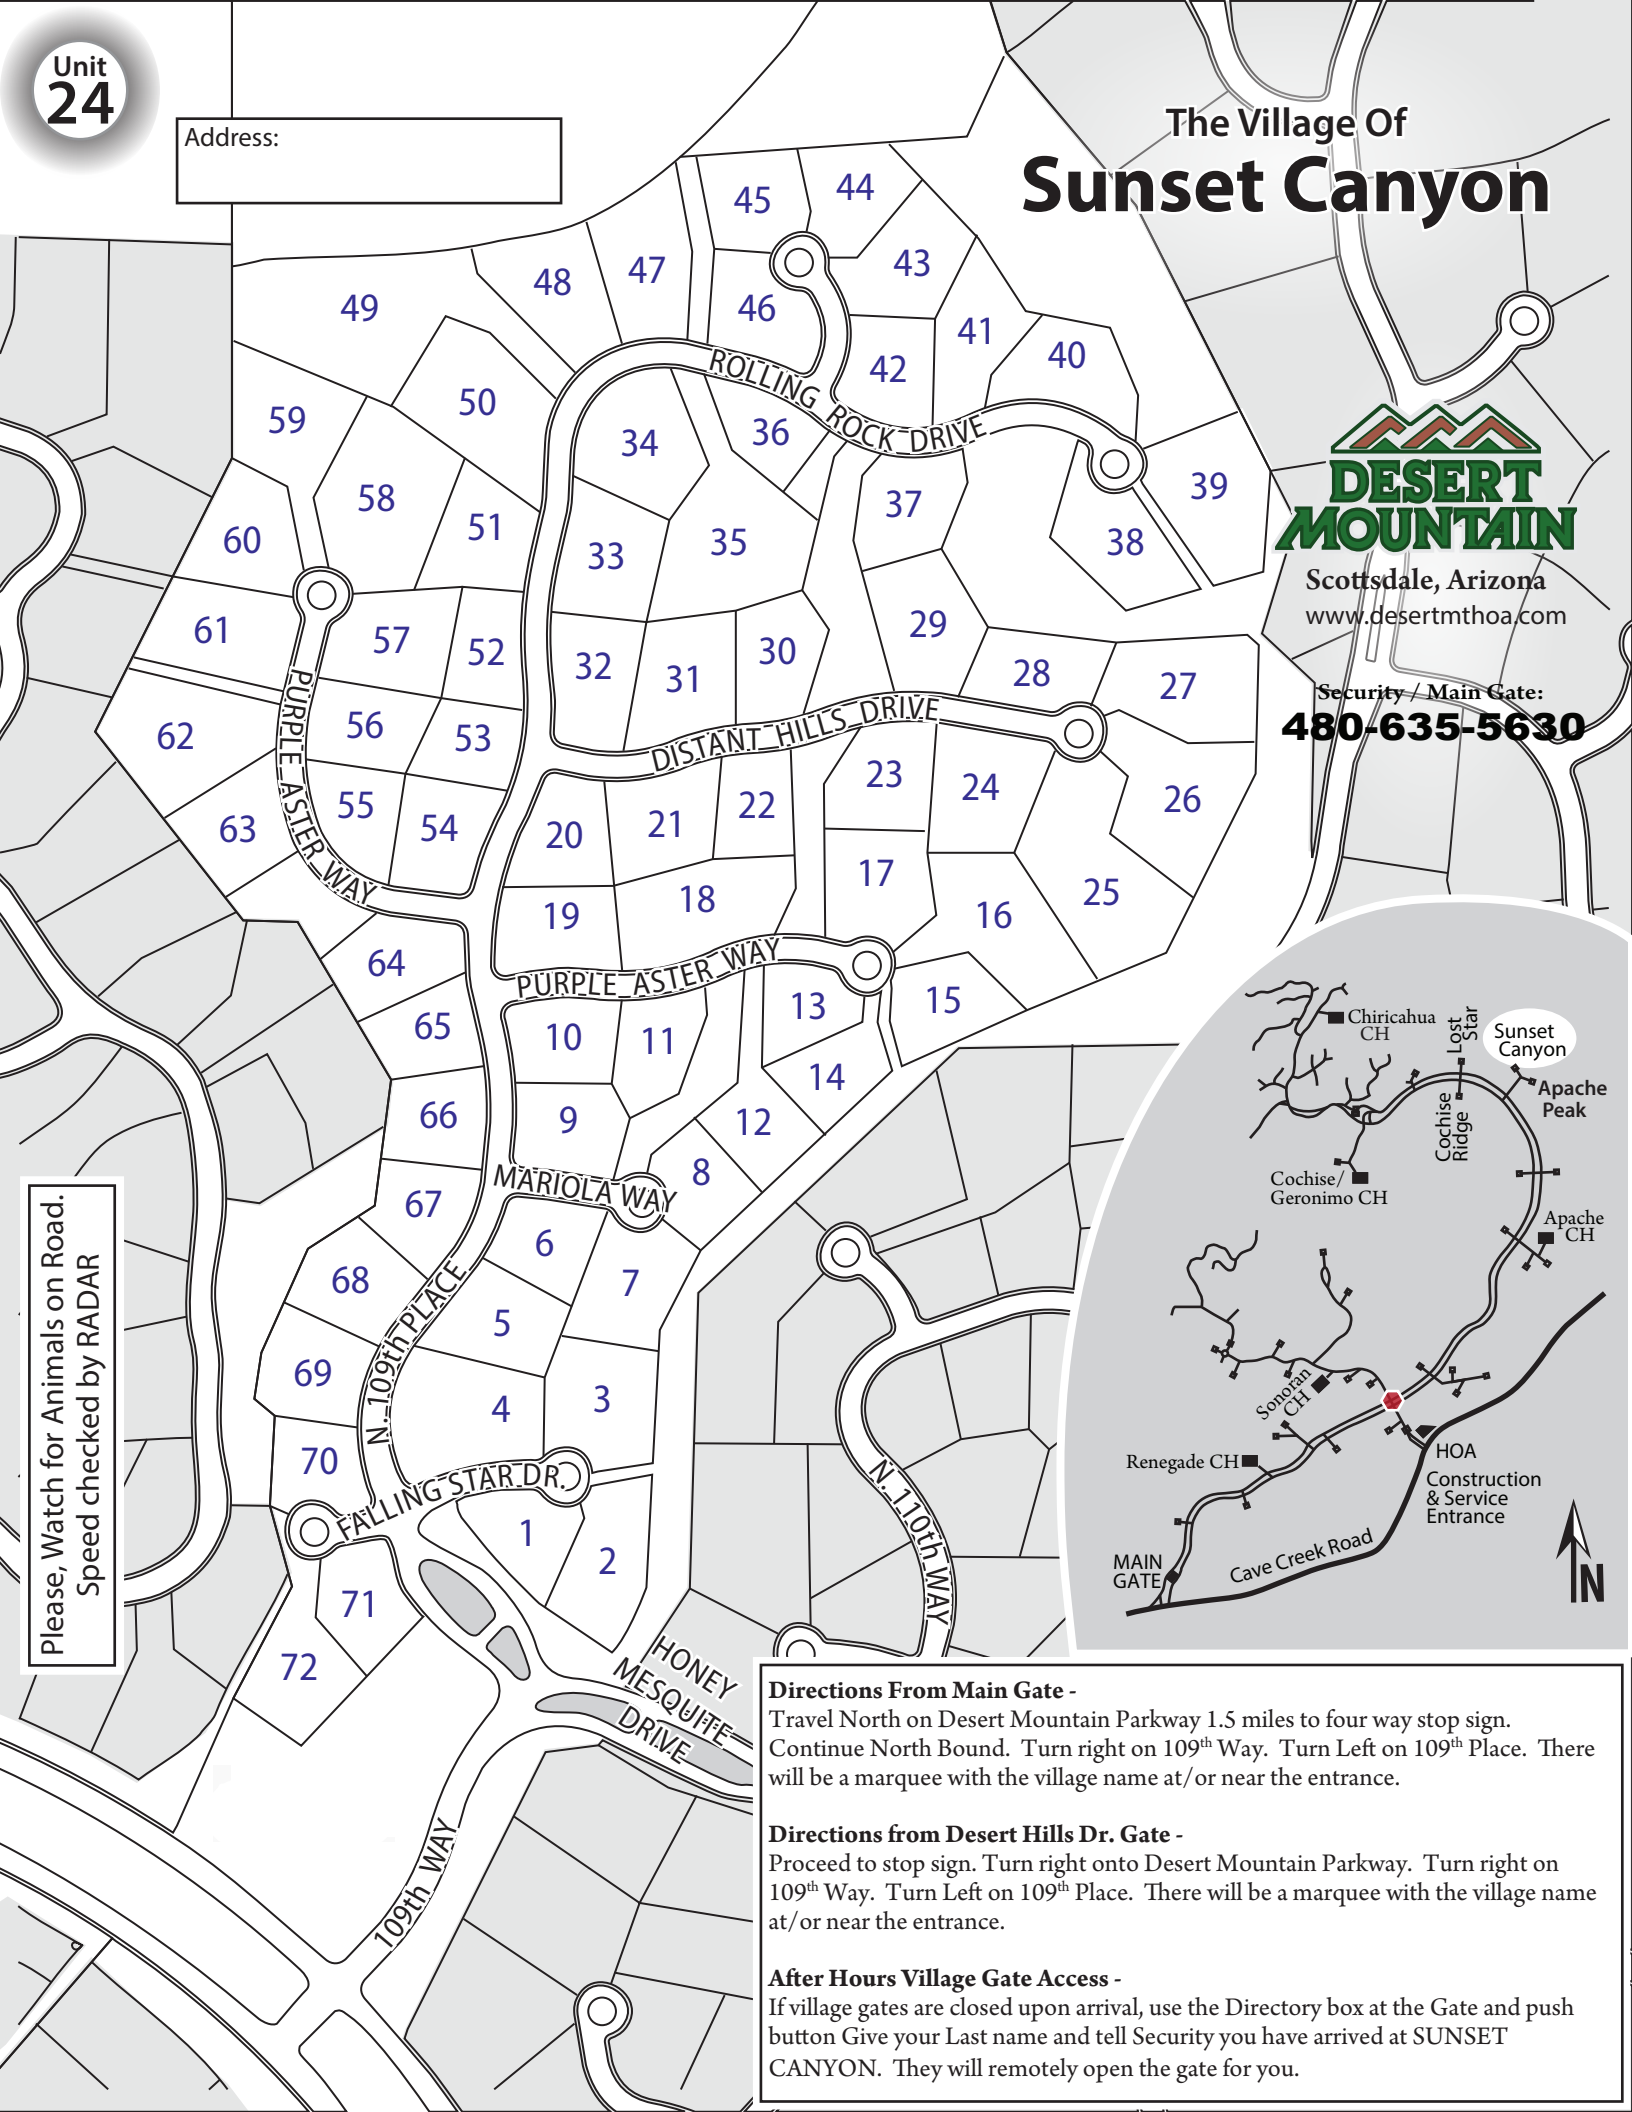

Address:

# The Village Of Sunset Canyon

Scottsdale, Arizona  
www.desertmthoa.com

Security / Main Gate:  
**480-635-5630**

**Directions From Main Gate -**  
Travel North on Desert Mountain Parkway 1.5 miles to four way stop sign. Continue North Bound. Turn right on 109<sup>th</sup> Way. Turn Left on 109<sup>th</sup> Place. There will be a marquee with the village name at/or near the entrance.

**Directions from Desert Hills Dr. Gate -**  
Proceed to stop sign. Turn right onto Desert Mountain Parkway. Turn right on 109<sup>th</sup> Way. Turn Left on 109<sup>th</sup> Place. There will be a marquee with the village name at/or near the entrance.

**After Hours Village Gate Access -**  
If village gates are closed upon arrival, use the Directory box at the Gate and push button Give your Last name and tell Security you have arrived at SUNSET CANYON. They will remotely open the gate for you.