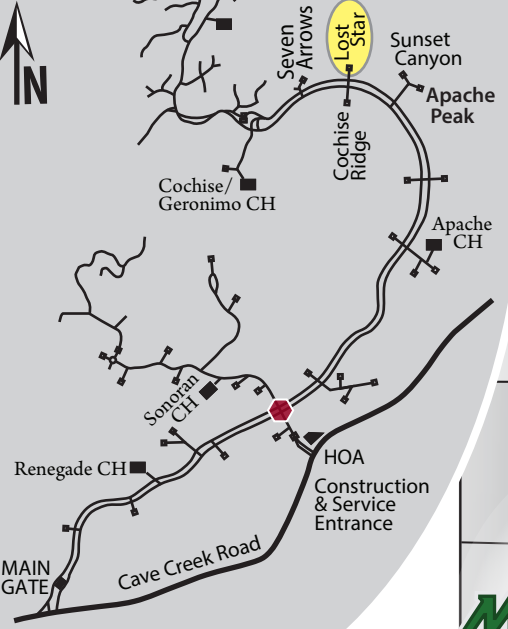

The Village Of Lost Star

Address:

Scottsdale, Arizona
www.desertmthoa.com

Security / Main Gate:
480-635-5630

Directions From Main Gate -
Travel North on Desert Mountain Parkway 1.5 miles to four way stop sign. Continue North Bound. Turn right on 107th Place. There will be a marquee with the village name at/ or near the entrance.

Directions from Desert Hills Drive Gate -
Proceed to stop sign. Turn right onto Desert Mountain Parkway Turn right on 107th Place. There will be a marquee with the village name at/ or near the entrance.

After Hours Village Gate Access -
If village gates are closed upon arrival, use the Directory box at the Gate and push button Give your Last name and tell Security you have arrived at LOST STAR. They will remotely open the gate for you.

Please, Watch for Animals on Road.
Speed checked by RADAR

In Villages	20 MPH
Desert Hills Drive	25 MPH
Desert Mountain Parkway	35 MPH

The Village Of Seven Arrows

The Village Of Cochise Ridge