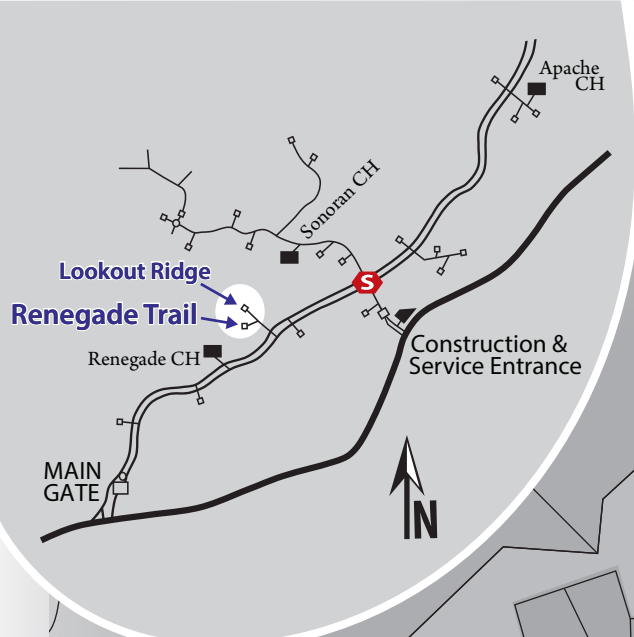

The Village Of Renegade Trail

Address:

**SONORAN
CLUBHOUSE**

Directions From Main Gate -
Travel North on Desert Mountain Parkway. Turn left on 101st Street. There will be a marquee with the village name at/or near the entrance.

Directions from Desert Hills Drive Gate -
Proceed to stop sign. After stopping at the stop signs Turn Left on Desert Mountain Parkway. Turn right on 101st Street. There will be a marquee with the village name at/or near the entrance.

After Hours Village Gate Access -
If village gates are closed upon arrival, use the Directory box at the Gate and push button Give your Last name and tell Security you have arrived at RENEGADE TRAIL. They will remotely open the gate for you.

Scottsdale, Arizona
www.desertmthoa.com

Security / Main Gate:
480-635-5630

The Village Of
Lookout Ridge

**RENEGADE
GOLF COURSE**

Please, Watch for Animals on Road.
Speed checked by RADAR
In Villages **20** MPH
Desert Hills Drive **25** MPH
Desert Mountain Parkway **35** MPH