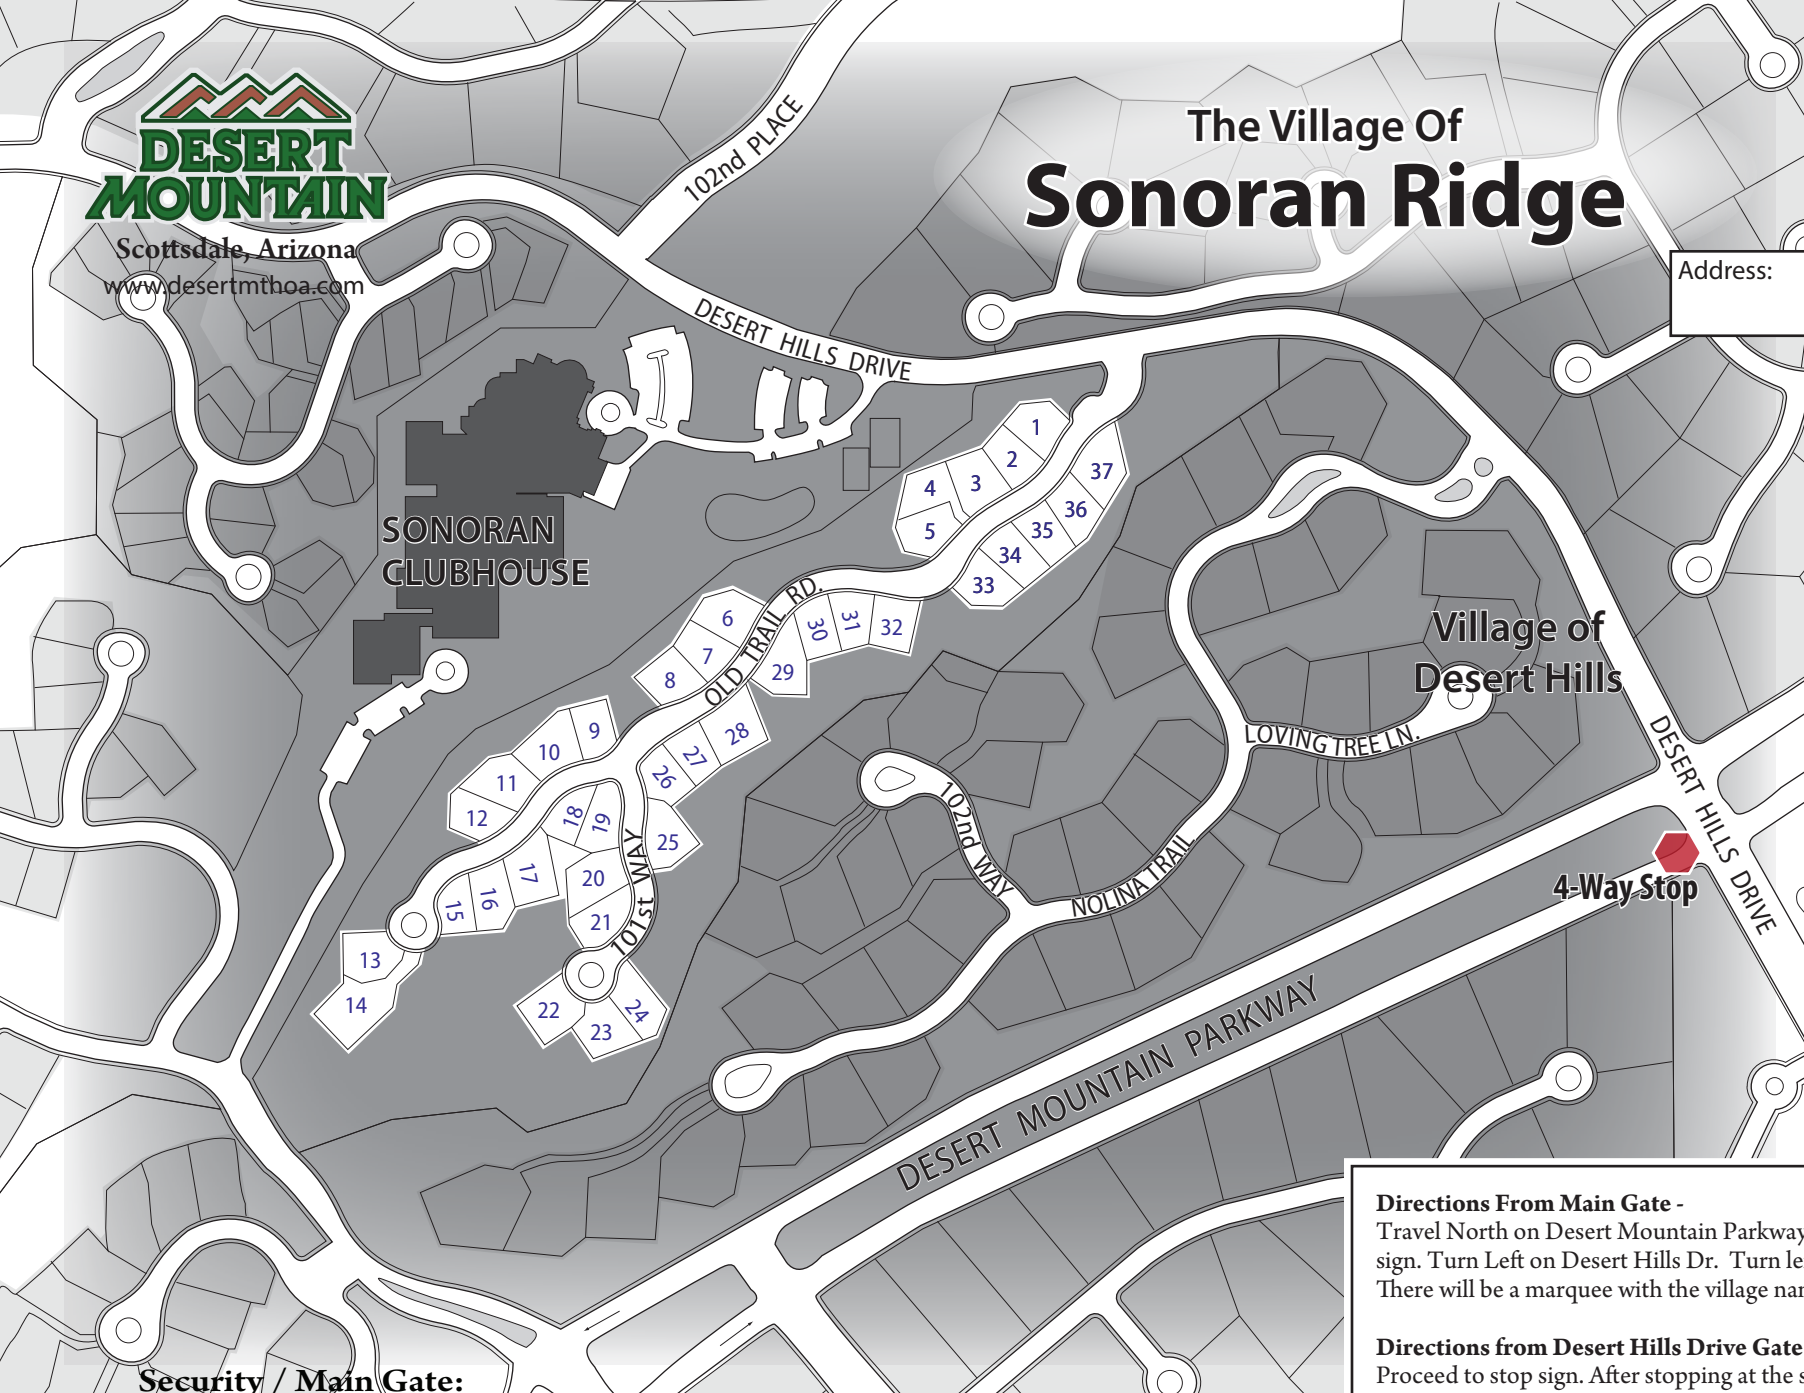

Scottsdale, Arizona  
www.desertmthoa.com

# The Village Of Sonoran Ridge

Address:

Security / Main Gate:  
**480-635-5630**

Please, Watch for Animals on Road.  
Speed checked by RADAR

**Directions From Main Gate -**

Travel North on Desert Mountain Parkway 1.5 miles to four way stop sign. Turn Left on Desert Hills Dr. Turn left on E. Old Trail Road. There will be a marquee with the village name at/or near the entrance.

**Directions from Desert Hills Drive Gate -**

Proceed to stop sign. After stopping at the stop signs continue on Desert Hills Drive. Turn left on E. Old Trail Rd. There will be a marquee with the village name at/or near the entrance.

**After Hours Village Gate Access -**

If village gates are closed upon arrival, use the Directory box at the Gate and push button Give your Last name and tell Security you have arrived at SONORAN RIDGE. They will remotely open the gate for you.