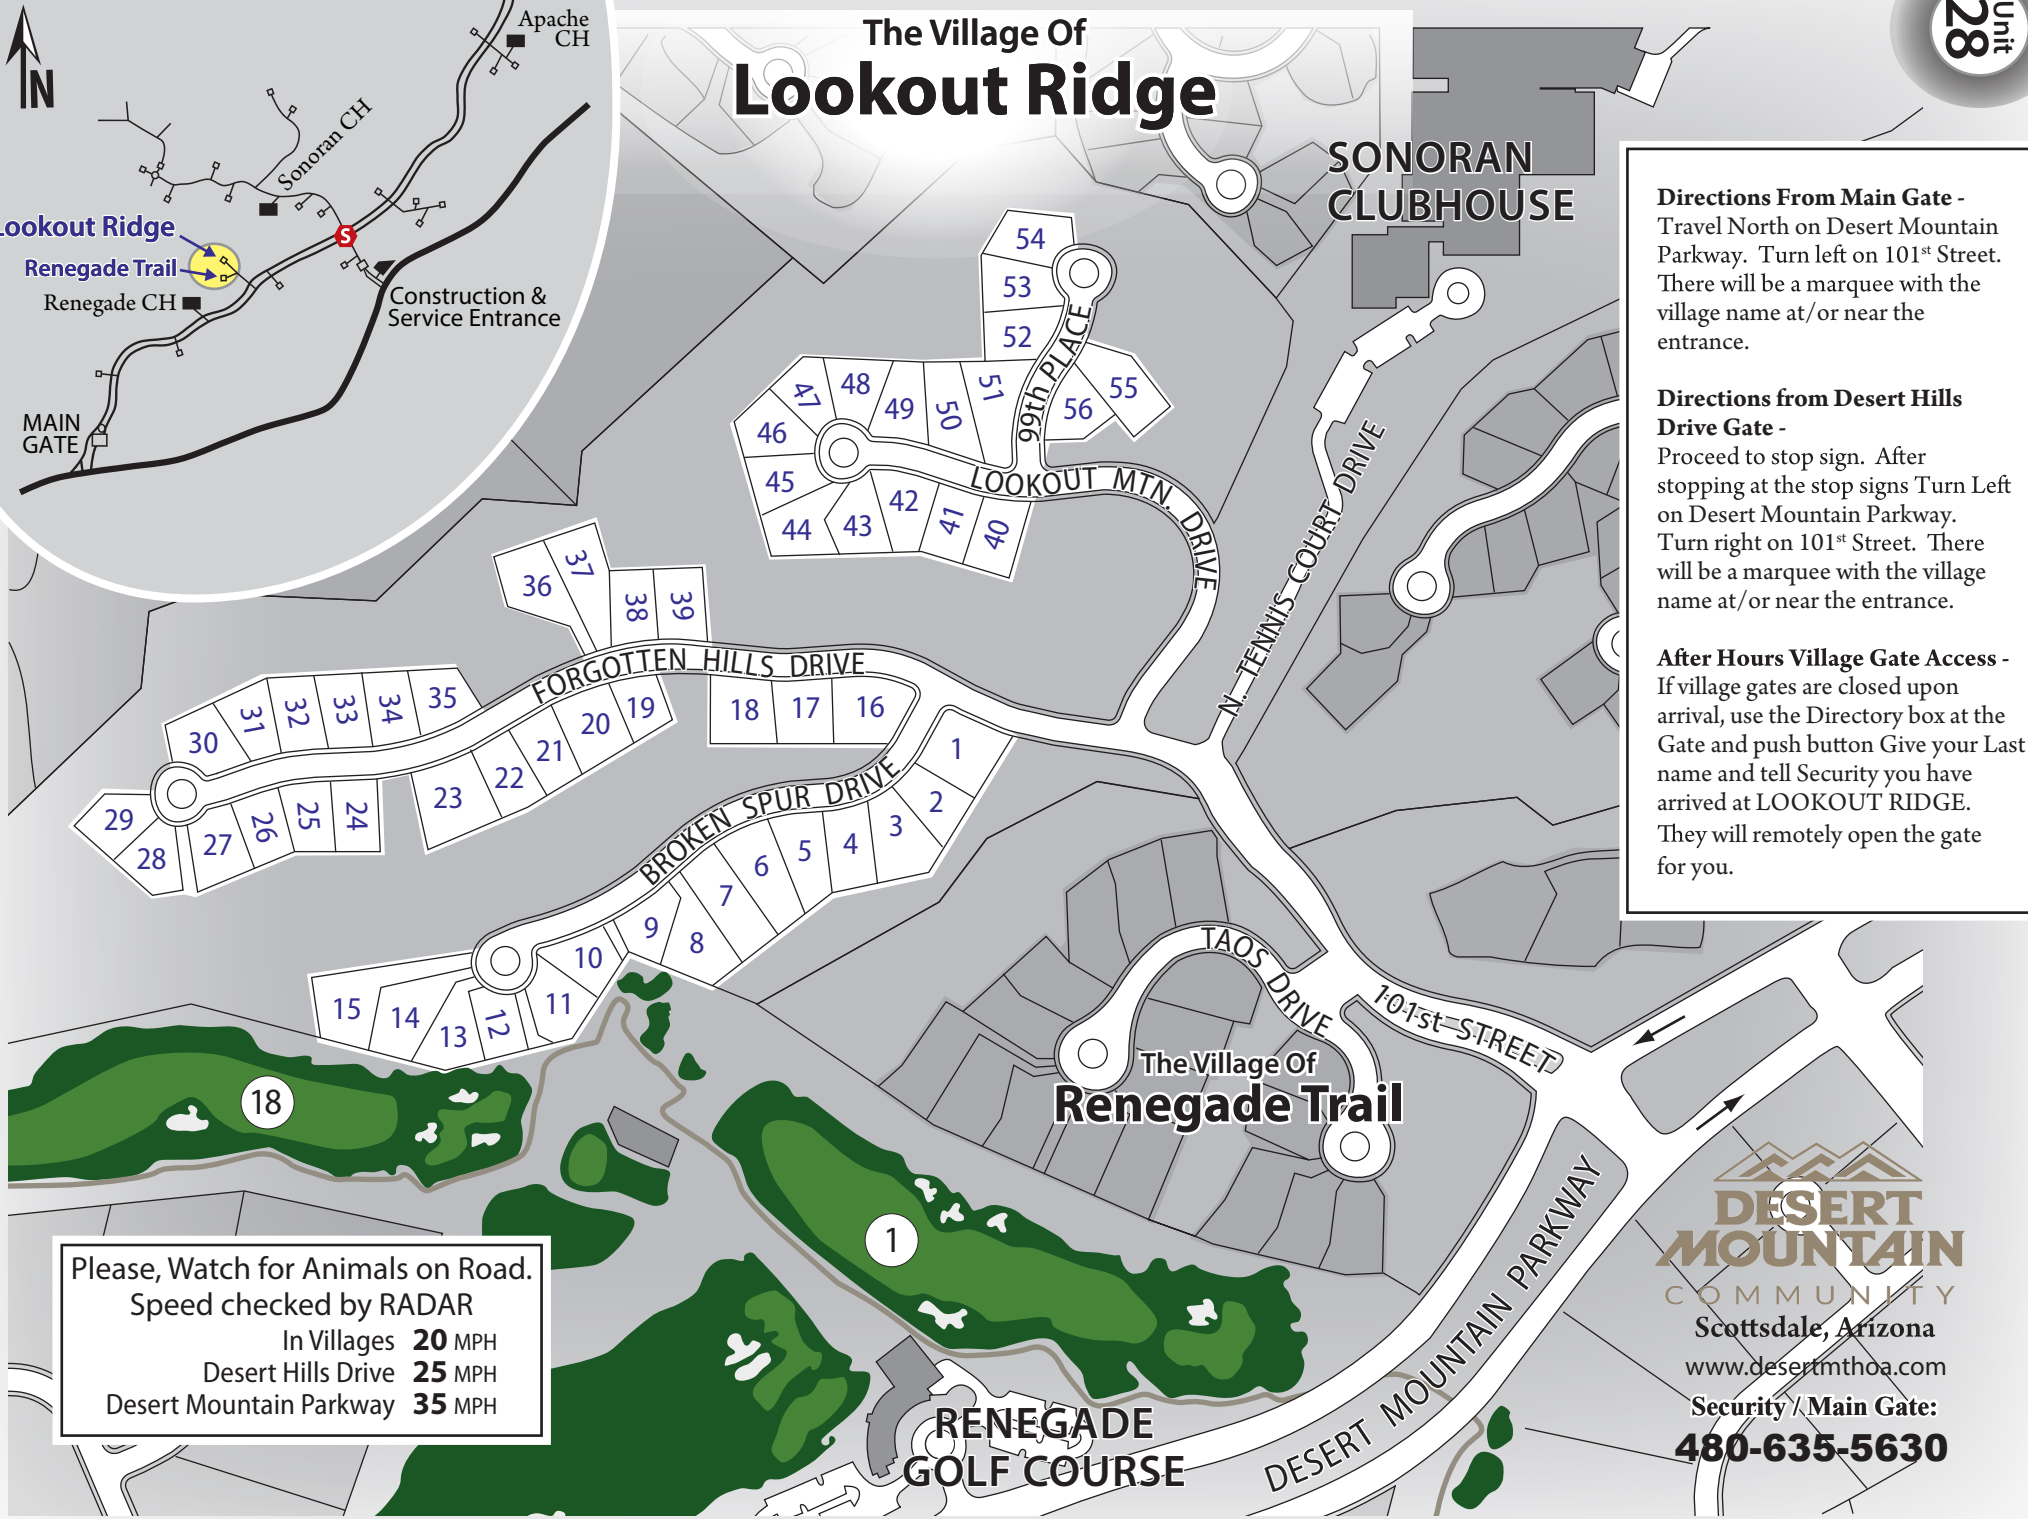

The Village Of Lookout Ridge

SONORAN CLUBHOUSE

Directions From Main Gate -
Travel North on Desert Mountain Parkway. Turn left on 101st Street. There will be a marquee with the village name at/or near the entrance.

Directions from Desert Hills Drive Gate -
Proceed to stop sign. After stopping at the stop signs Turn Left on Desert Mountain Parkway. Turn right on 101st Street. There will be a marquee with the village name at/or near the entrance.

After Hours Village Gate Access -
If village gates are closed upon arrival, use the Directory box at the Gate and push button Give your Last name and tell Security you have arrived at LOOKOUT RIDGE. They will remotely open the gate for you.

RENEGADE GOLF COURSE

The Village Of
Renegade Trail