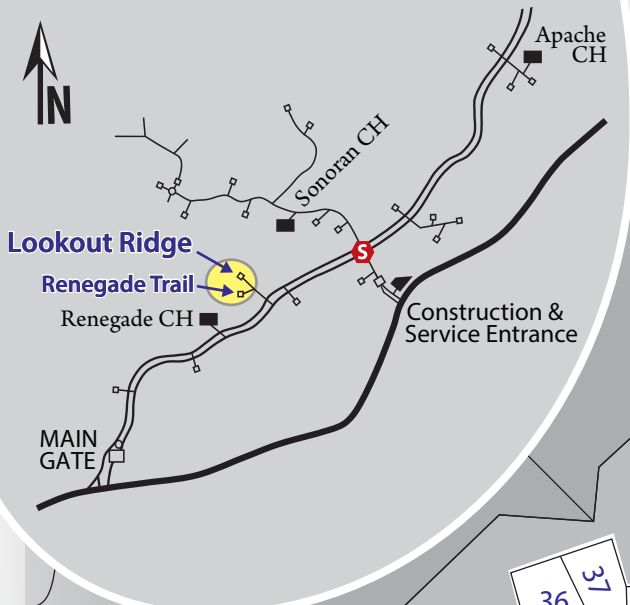

The Village Of Lookout Ridge

SONORAN CLUBHOUSE

Directions From Main Gate -
Travel North on Desert Mountain Parkway. Turn left on 101st Street. There will be a marquee with the village name at/or near the entrance.

Directions from Desert Hills Drive Gate -
Proceed to stop sign. After stopping at the stop signs Turn Left on Desert Mountain Parkway. Turn right on 101st Street. There will be a marquee with the village name at/or near the entrance.

After Hours Village Gate Access -
If village gates are closed upon arrival, use the Directory box at the Gate and push button Give your Last name and tell Security you have arrived at LOOKOUT RIDGE. They will remotely open the gate for you.

RENEGADE GOLF COURSE

The Village Of
Renegade Trail